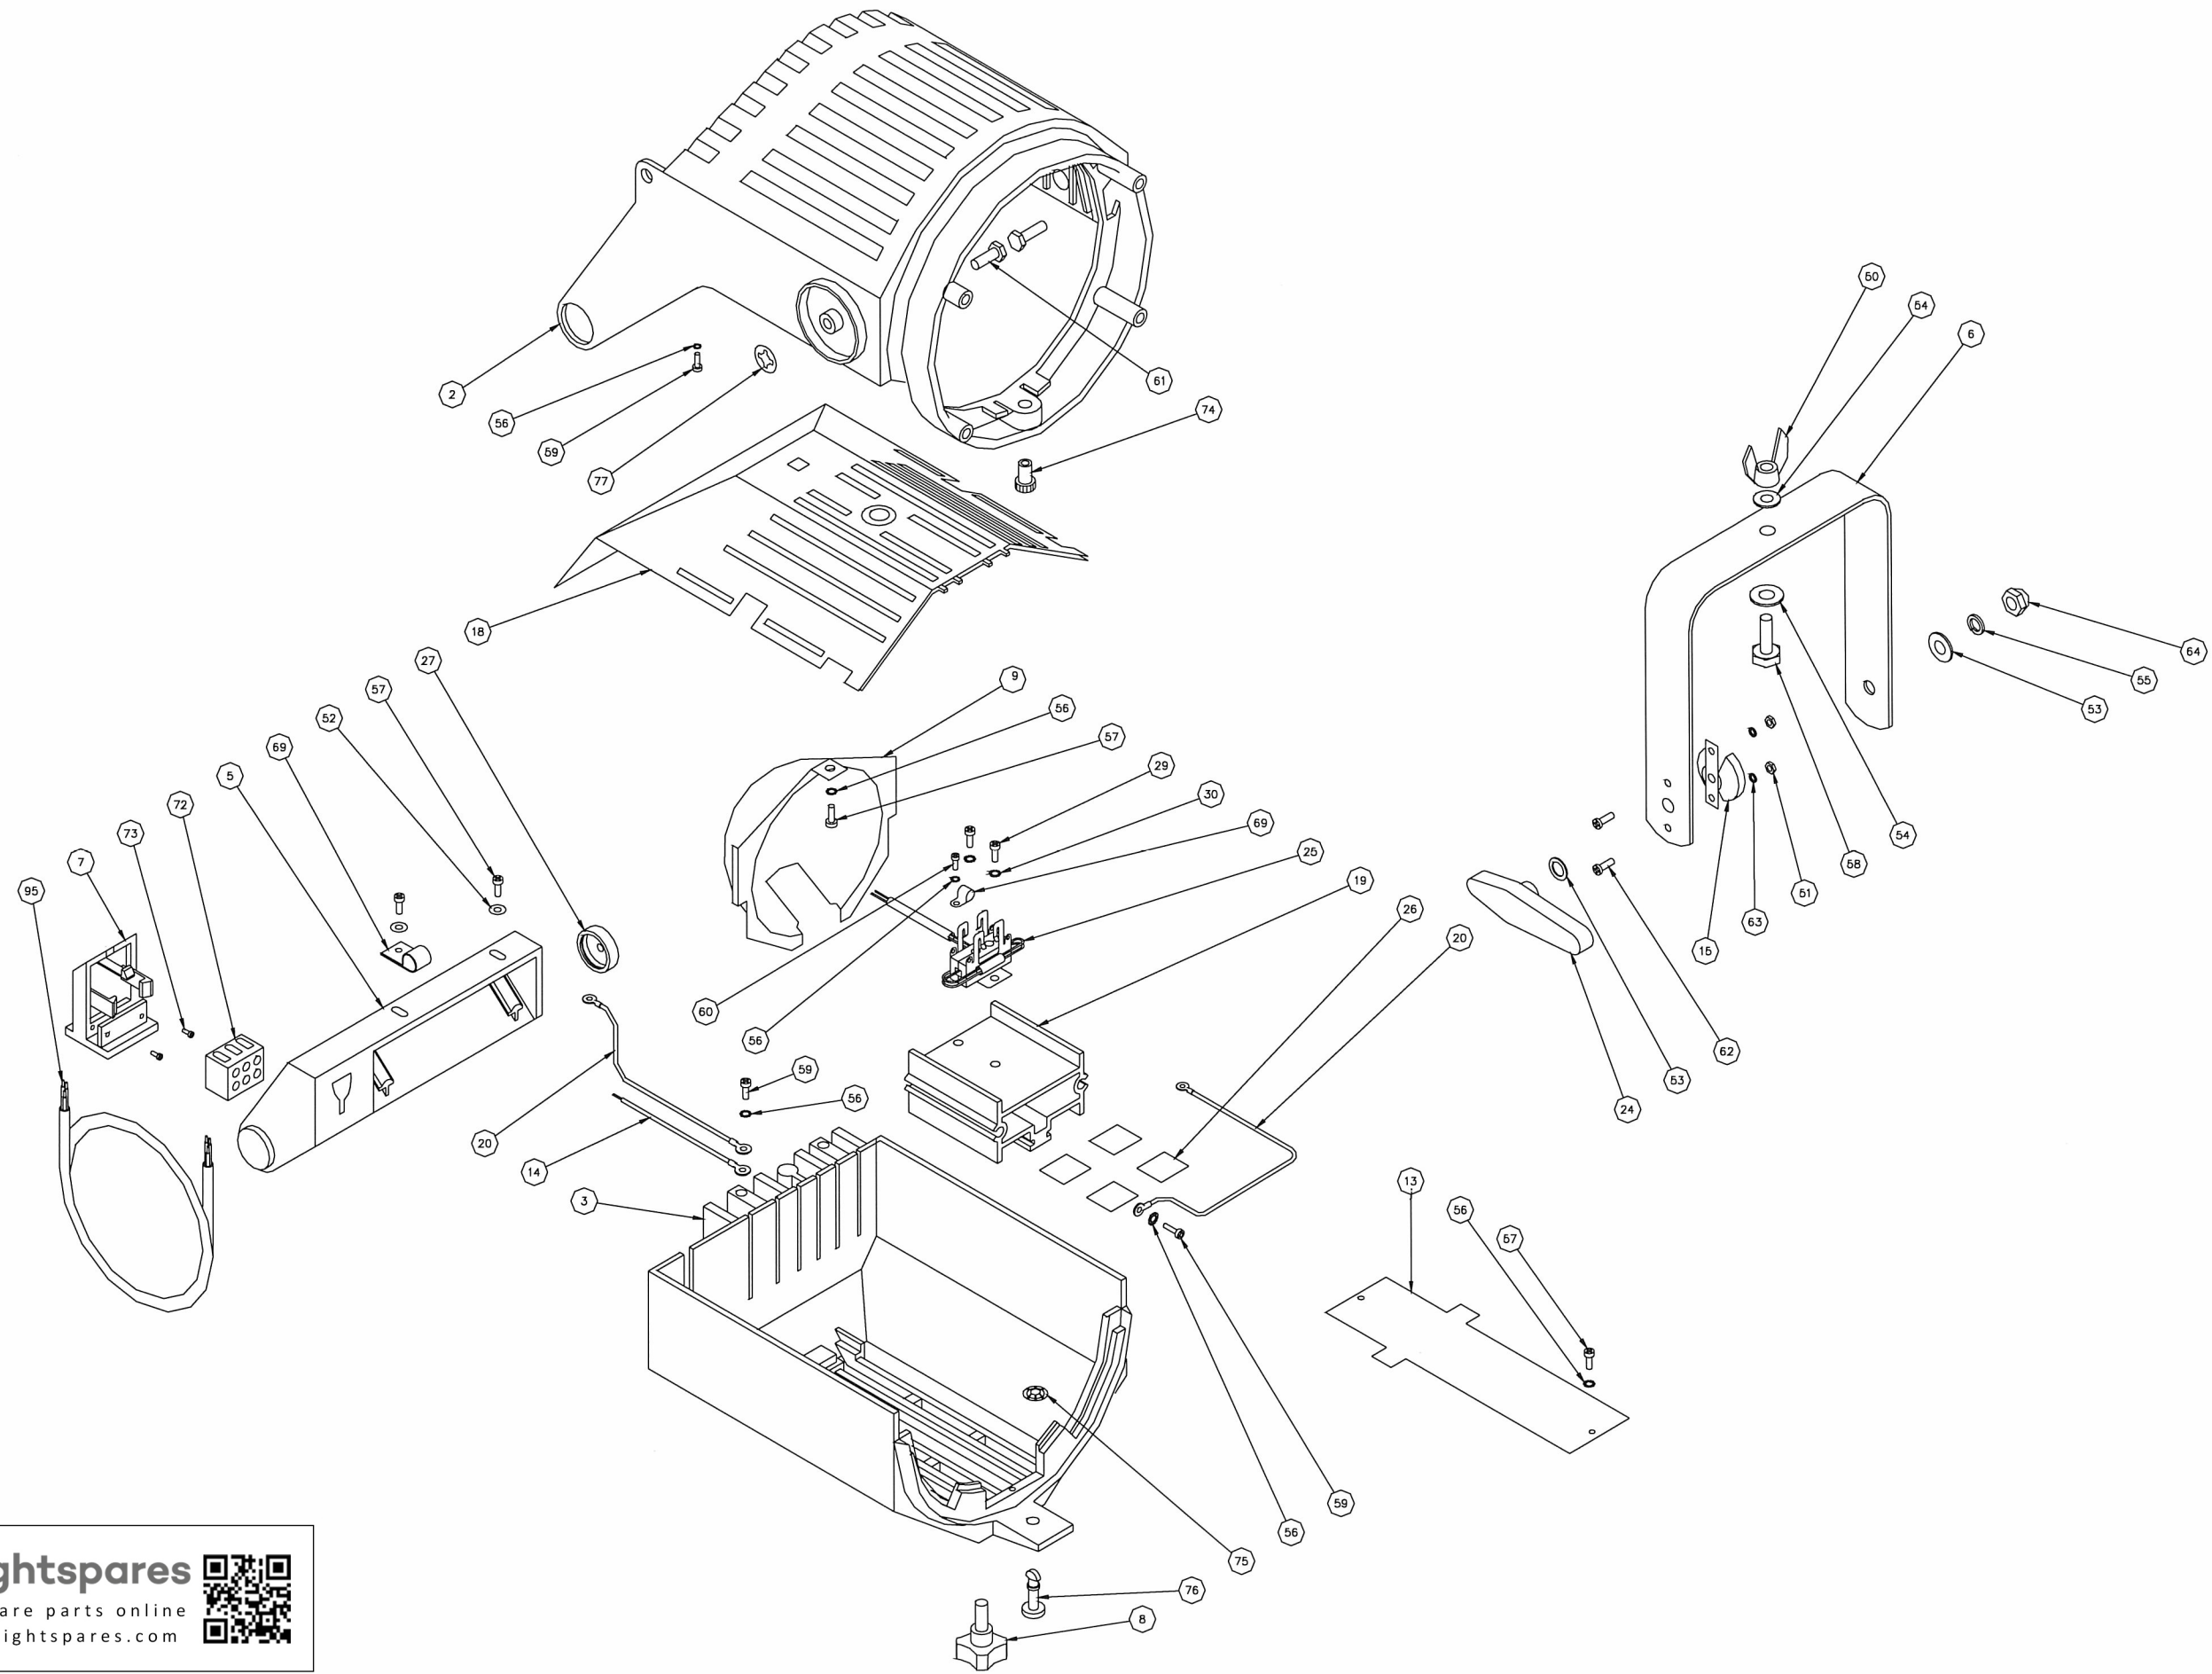

 order spare parts online
 at www.lightspares.com

Strand Lighting Ltd

QUARTET 22/40 MK2 LENS ASSEMBLY

 order spare parts online
 at www.lightspares.com

Strand Lighting Ltd

QUARTET 22/40 MK2 LAMP ASSEMBLY